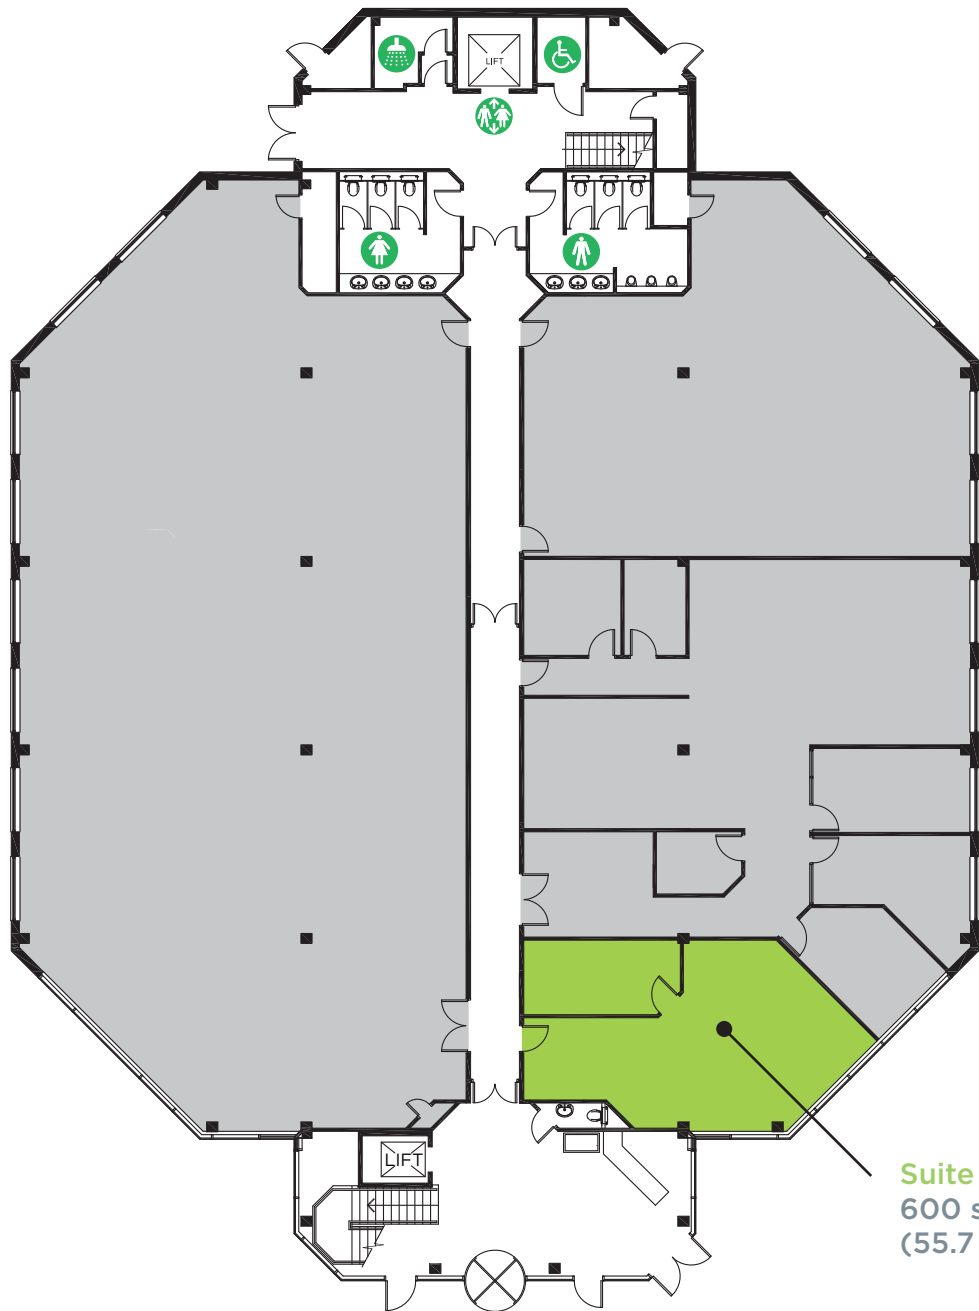

### Ground Floor

Suite 1  
600 sq ft  
(55.7 sq m)

All areas are IPMS 3    ■ Available    ■ Occupied